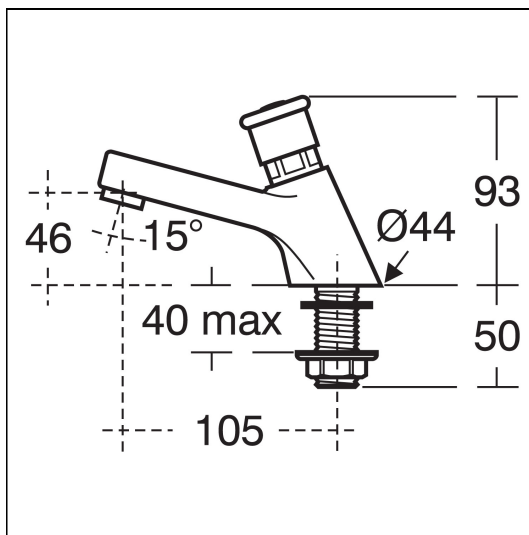

Sandringham 21 1/2" Self Closing Pillar Tap

ILLUSTRATED

S0673 Sandringham 21 1/2" self closing pillar tap with 4 litre per minute flow regulator (single)

ILLUSTRATED PRODUCT DETAILS

Materials

S0673 Chrome Plated Brass

Finishes

S0673  Chrome (AA)

Special Notes

Easy push mechanism. 4 litre per minute flow regulators supplied for water saving installations. Also supplied with an additional pair of hot and cold indices. Consideration should be given to safe hot water delivery and the use of an appropriate temperature reduction device, please see A5900AA (for use with 15mm pipework) or A5901AA (for use with 22mm pipework).